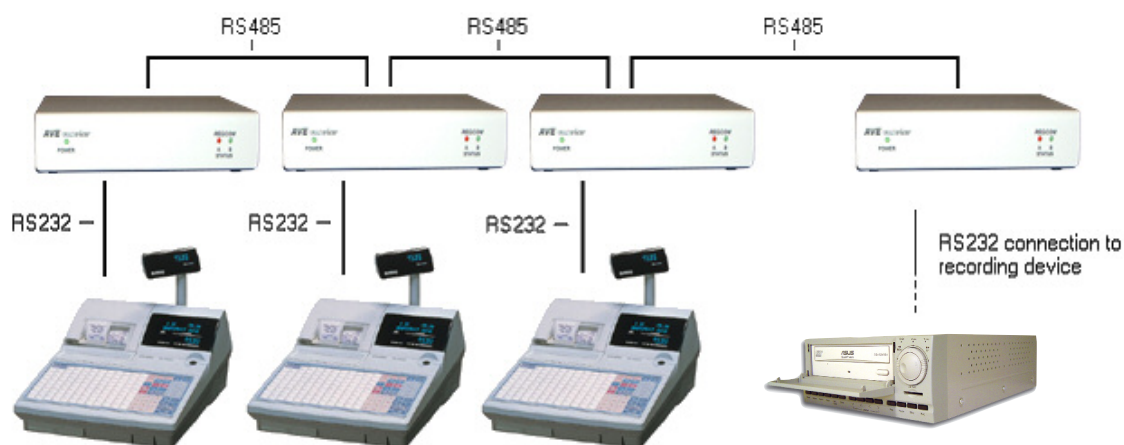

Layout example

AVE (Europe, London)
Endeavour House,
Coopers End Road,
Stansted,
Essex, CM24 1SJ

Tel: +44 (0)845 600 9323
Fax: +44 (0)845 600 9363
Email: avesales@ave-uk.com
Web: www.ave-uk.com

AVE (USA, Texas)
2501 Central Parkway, Suite C1
Houston,
Texas TX 77092

Tel: 281-443-2300
Fax: 281-443-8915
Email: sales@aveusa.com
Web: www.aveusa.com