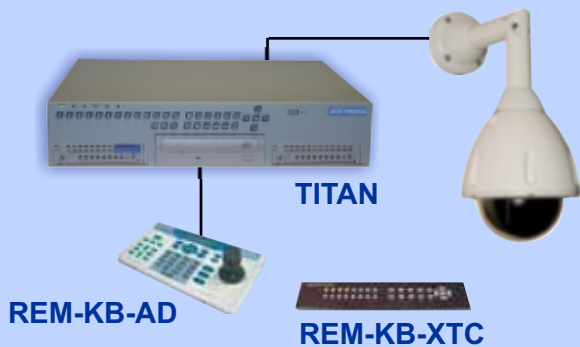

TITAN

AVE

AMERICAN VIDEO EQUIPMENT

The TITAN Range of Digital recorders is a state of the art multiple Channel Multiplexed Digital Video Recording (DVR) system. Available in 8 or 16 Channel versions, the TITAN has an embedded operating system, MPEG4 compression and Triplex multiplexer. With Two Removable Hard Drives the Titan has a Storage Capacity of 1TB. The Titan also has a built-in CD-writer as standard, and a USB2 port on the front panel making archiving of evidence very easy by burning CD's or using a USB Memory card.

- Max Hard Drive Capacity is 1TB split over the two removable Hard Drives.
- Recording Rate is 100pps
- Supplied LAN Ready
- Remote Keyboard Options
- Recording: Mpeg4 compression.
- Recording resolution can be selected from 5 levels
- Storage: 2 x removable HDD's, 3 x USB2.0 ports to support external storage/export devices
- Archiving: Events can be easily marked and burnt to the built-in CD Writer or to an external storage device connected to one of the USB ports and played back on PC without the need to load Software
- Playback Speeds: 1X, 2X, 32X
- Audio: Real time recording of Audio is synchronised with video, with 1 x RCA line in and 1 x RCA line out
- Motion detection: 21 x 16 grid array, sensitivity, Trig level adjustable
- Alarm relay output x 2, Terminal Block, 1.0A/24V (programmable) with built in audio buzzer to alert the user
- Capable of Dome control through the built-in Dome Control Protocols: Pelco P, Pelco D, AD422 (through RS485) .
- 2 x 2 digital zoom on each camera connected to the Titan.
- Dimension: 440 x 90 x 445 mm
- Weight: 8.9kg
- Operation temperature 0C-40C
- Power consumption and input: 100-240V, 50-60Hz, 80W

WWW.AVE-UK.COM

THE VISION OF SYSTEM SECURITY

MVDR8T / MVDR16T

REMOTE CONTROL

REMOTE KEYBOARDS

Remote keyboards (compatible with both Titan and Xcalibur). The REM-KB-AD controls 16 DVRs with RS485 and installed protocols including Pelco-D, Pelco-P, AD. And Can control up to 240 Domes.