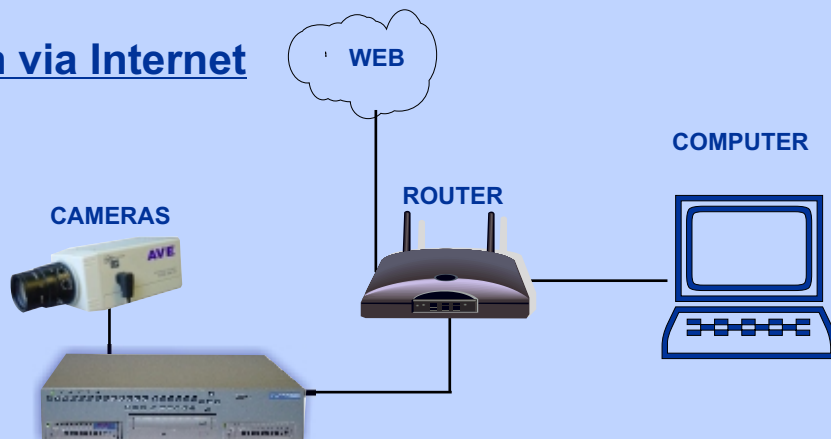

TITAN

AVE

AMERICAN VIDEO EQUIPMENT

The TITAN Range of Digital recorders is a state of the art multiple Channel Multiplexed Digital Video Recording (DVR) system. Available in 8 or 16 Channel versions, the TITAN has an embedded operating system, MPEG4 compression and Triplex multiplexer. With Two Removable Hard Drives the Titan has a Storage Capacity of 1TB. The Titan also has a built-in CD-writer as standard, and a USB2 port on the front panel making archiving of evidence very easy by burning CD's or using a USB Memory card.

WWW.AVE-UK.COM

THE VISION OF SYSTEM SECURITY

MVDR8T / MVDR16T

REMOTE CONTROL

REMOTE KEYBOARDS

Remote keyboards (compatible with both Titan and Xcalibur). The REM-KB-AD controls 16 DVRs with RS485 and installed protocols including Pelco-D, Pelco-P, AD. And Can control up to 240 Domes.

The REM-KB-XTC is a basic keyboard to control 16 DVR's remotely.

Connection via Internet

WWW.AVE-UK.COM

THE VISION OF SYSTEM SECURITY